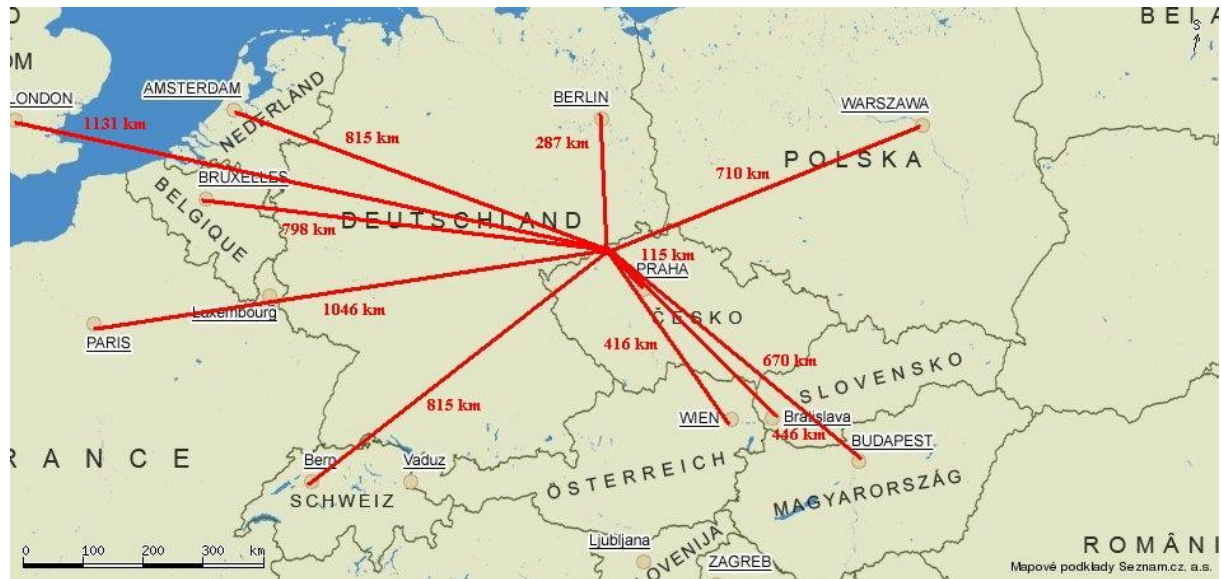

Datum: **Saturday, 21.august 2010**

Course: **Swim ...10 km Bike (MTB) ...25 km Run ...10 km**

Entry fee:

Entry fee — individual race

- Finisher's T-shirt
- € 15,-

Place: Lom http://cs.wikipedia.org/wiki/Lom_%28okres_Most%29